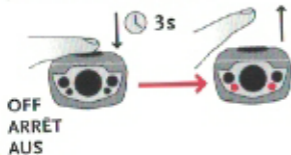

ON/OFF

DIM

STROBE

POWERTAP™

RED

WHITE

LOCK

UN LOCK