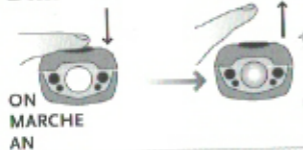

ON/OFF

DIM

STROBE

POWERTAP™

RED

WHITE

LOCK

UN LOCK