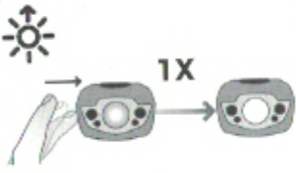

ON/OFF

DIM

STROBE

POWERTAP™

RED

WHITE

LOCK

UN LOCK