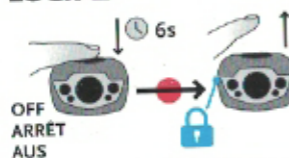

ON/OFF

DIM

STROBE

POWERTAP™

RED

WHITE

LOCK

UN LOCK