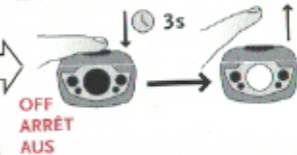

ON/OFF

DIM

STROBE

POWERTAP™

RED

WHITE

LOCK

UN LOCK